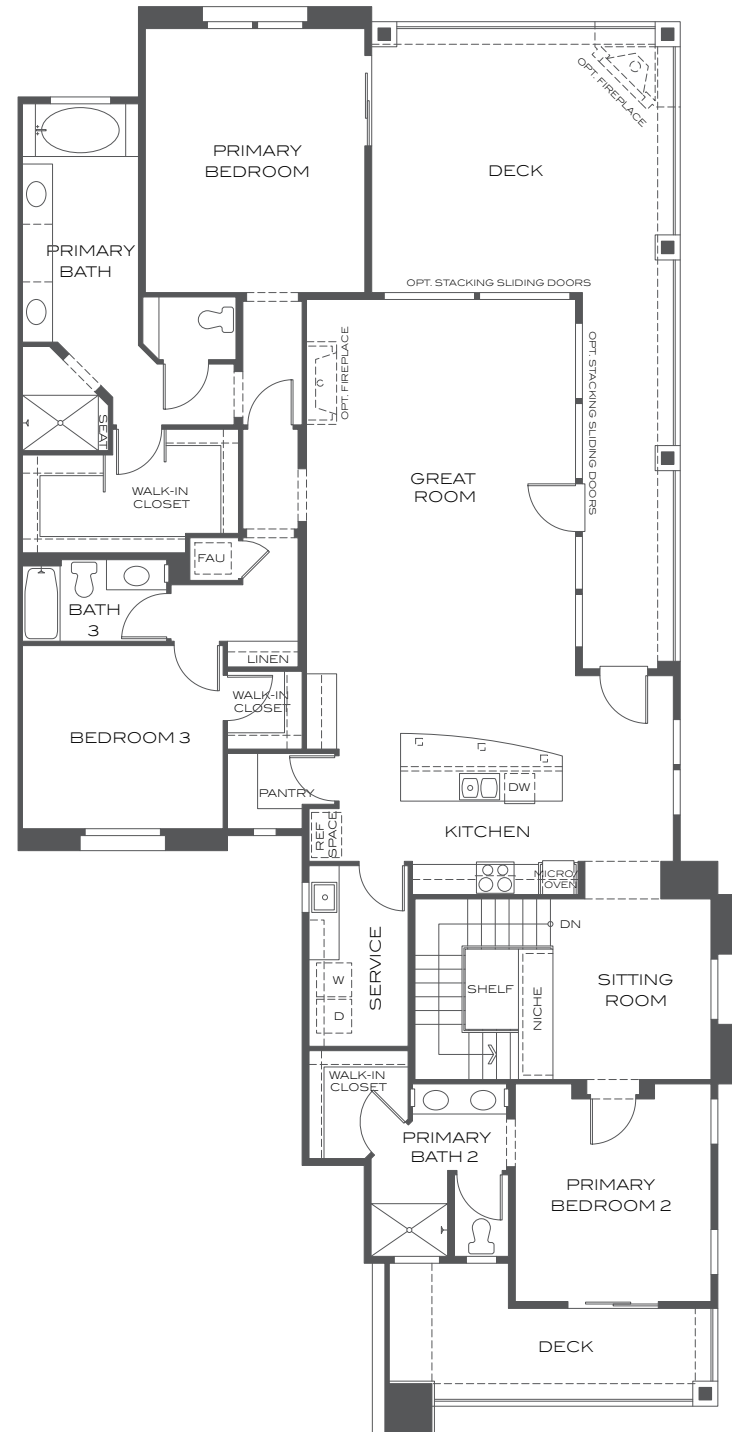

THE
RESERVE
SCOTTSDALE

Enclave

plan four

- 2,598 Square Feet
- 3 Bedrooms
- 3 Baths
- 2-Car Garage
- Upper Level

PLAN THREE

PLAN FOUR

LOWER LEVEL

UPPER LEVEL