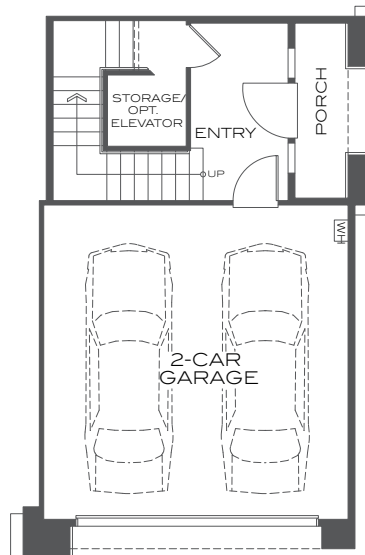

THE
RESERVE
SCOTTSDALE

Enclave

plan four

- 2,598 Square Feet
- 3 Bedrooms
- 3 Baths
- 2-Car Garage
- Upper Level

PLAN THREE

PLAN FOUR

LOWER LEVEL

UPPER LEVEL