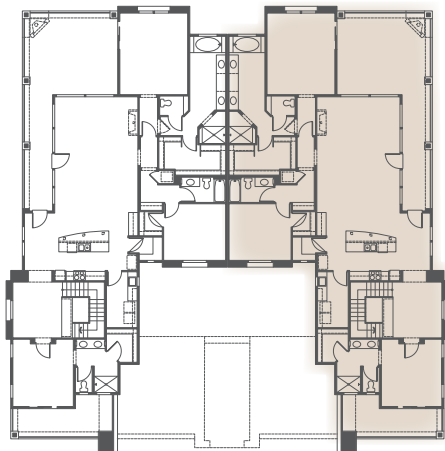

THE
RESERVE
SCOTTSDALE

Enclave

plan four

- 2,598 Square Feet
- 3 Bedrooms
- 3 Baths
- 2-Car Garage
- Upper Level

PLAN THREE

PLAN FOUR

LOWER LEVEL

UPPER LEVEL