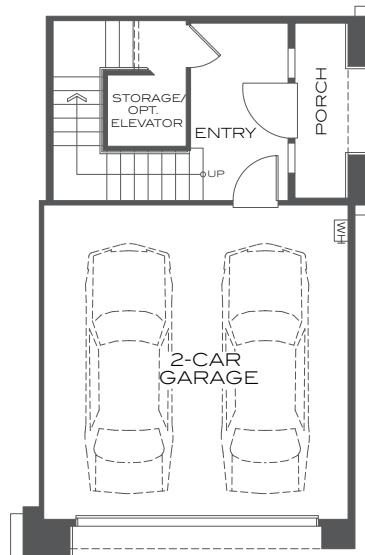

THE
RESERVE
SCOTTSDALE

Enclave

plan four

- 2,675 Square Feet
- 3 Bedrooms
- 3 Baths
- 2-Car Garage
- Upper Level

PLAN THREE

PLAN FOUR

LOWER LEVEL

UPPER LEVEL