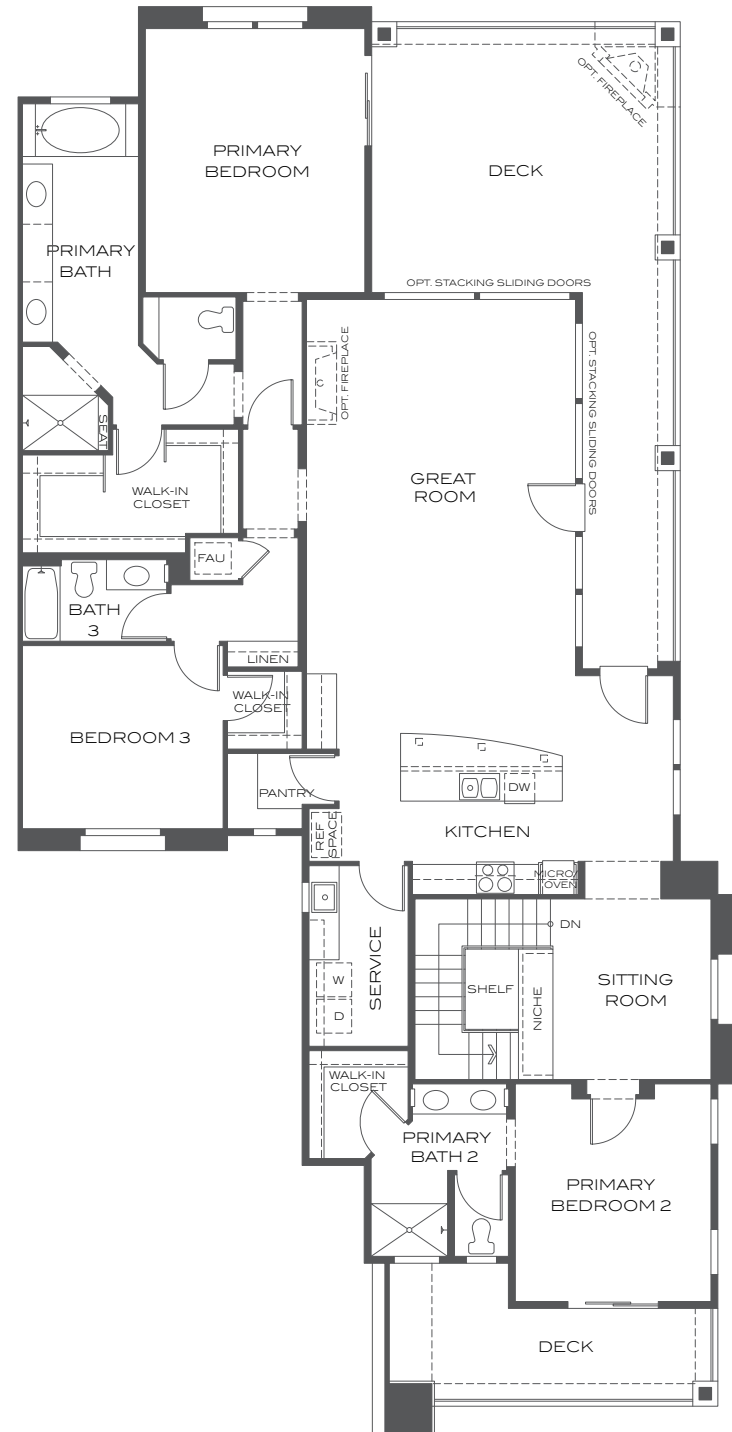

THE
RESERVE
SCOTTSDALE

Enclave

plan four

- 2,675 Square Feet
- 3 Bedrooms
- 3 Baths
- 2-Car Garage
- Upper Level

PLAN THREE

PLAN FOUR

LOWER LEVEL

UPPER LEVEL