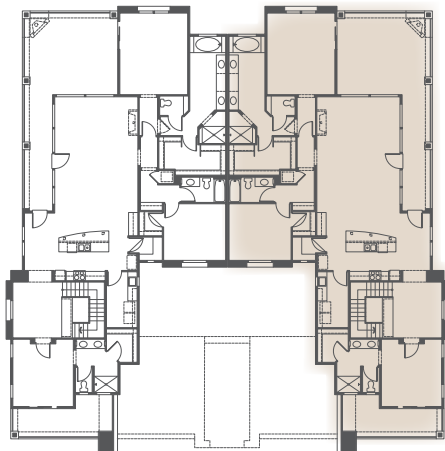

THE
RESERVE
SCOTTSDALE

Enclave

plan four

- 2,675 Square Feet
- 3 Bedrooms
- 3 Baths
- 2-Car Garage
- Upper Level

PLAN THREE

PLAN FOUR

LOWER LEVEL

UPPER LEVEL