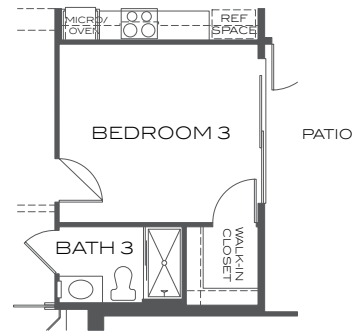

THE
RESERVE
SCOTTSDALE

Haven

plan two

- 2,188 Square Feet
- 2 Bedrooms
- Den/Optional Bedroom 3
- 2.5 Baths
- 2-Car Garage
- Ground Level

OPTIONAL BEDROOM 3 WITH
BATH 3 IN LIEU OF DEN