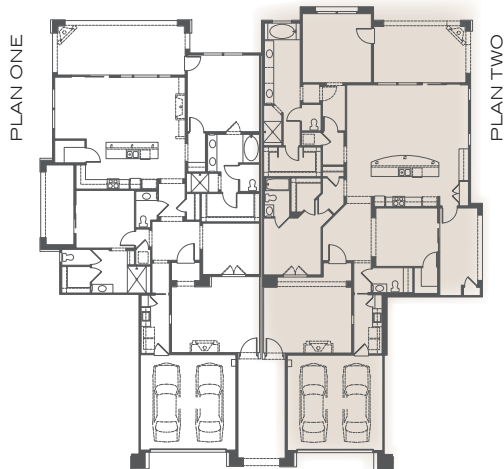

THE
RESERVE
SCOTTSDALE

Haven

plan two

- 2,188 Square Feet
- 2 Bedrooms
- Den/Optional Bedroom 3
- 2.5 Baths
- 2-Car Garage
- Ground Level

OPTIONAL BEDROOM 3 WITH
BATH 3 IN LIEU OF DEN